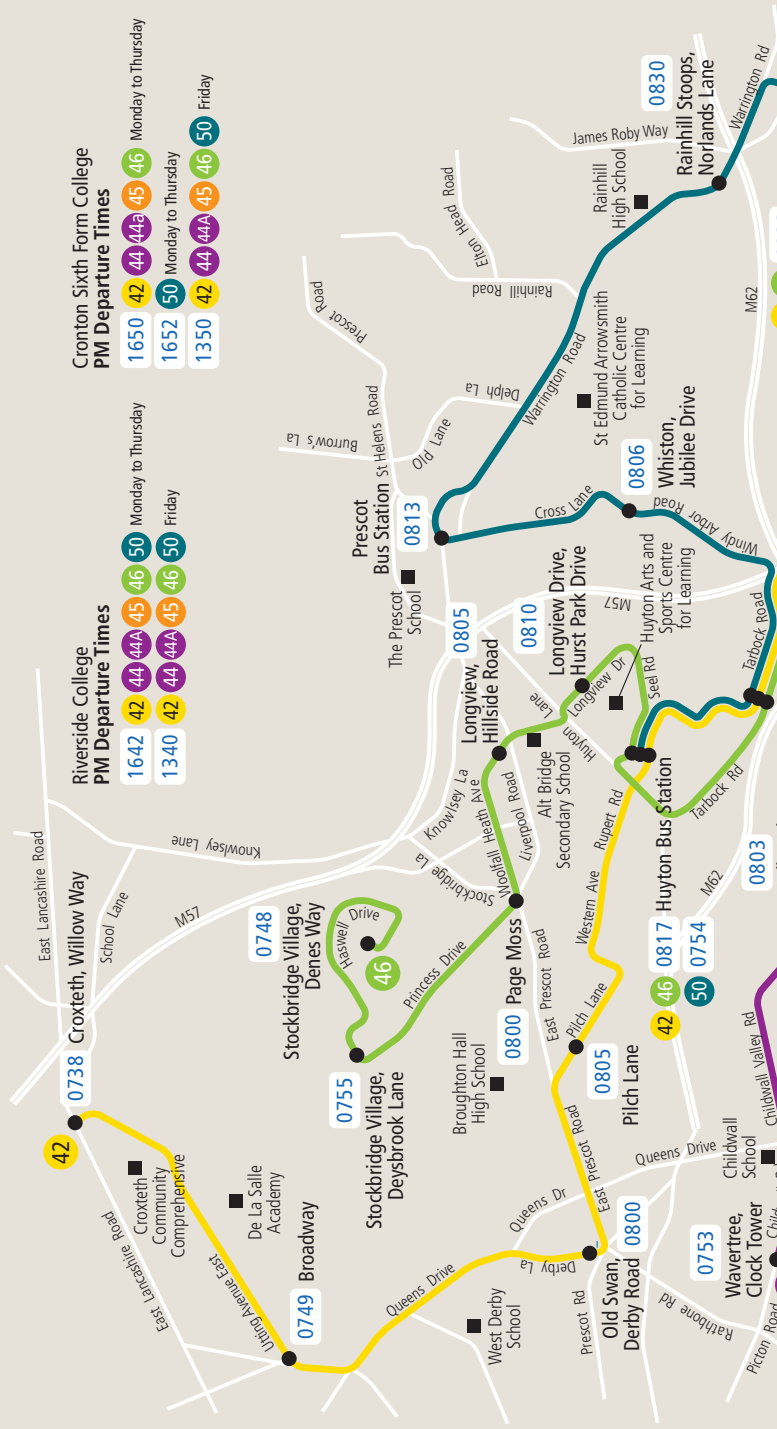

Croxeth, Willow Way

PM Departure Times

1650	42	44	44A	45	46	50
1652	50	Monday to Thursday				
1350	42	44	44A	45	46	50
	Friday					

Riverside College

PM Departure Times

1642	42	44	44A	45	46	50
1340	42	44	44A	45	46	50
	Friday					

Cronon Sixth Form College

PM Departure Times

1650	42	44	44A	45	46	50
1652	50	Monday to Thursday				
1350	42	44	44A	45	46	50
	Friday