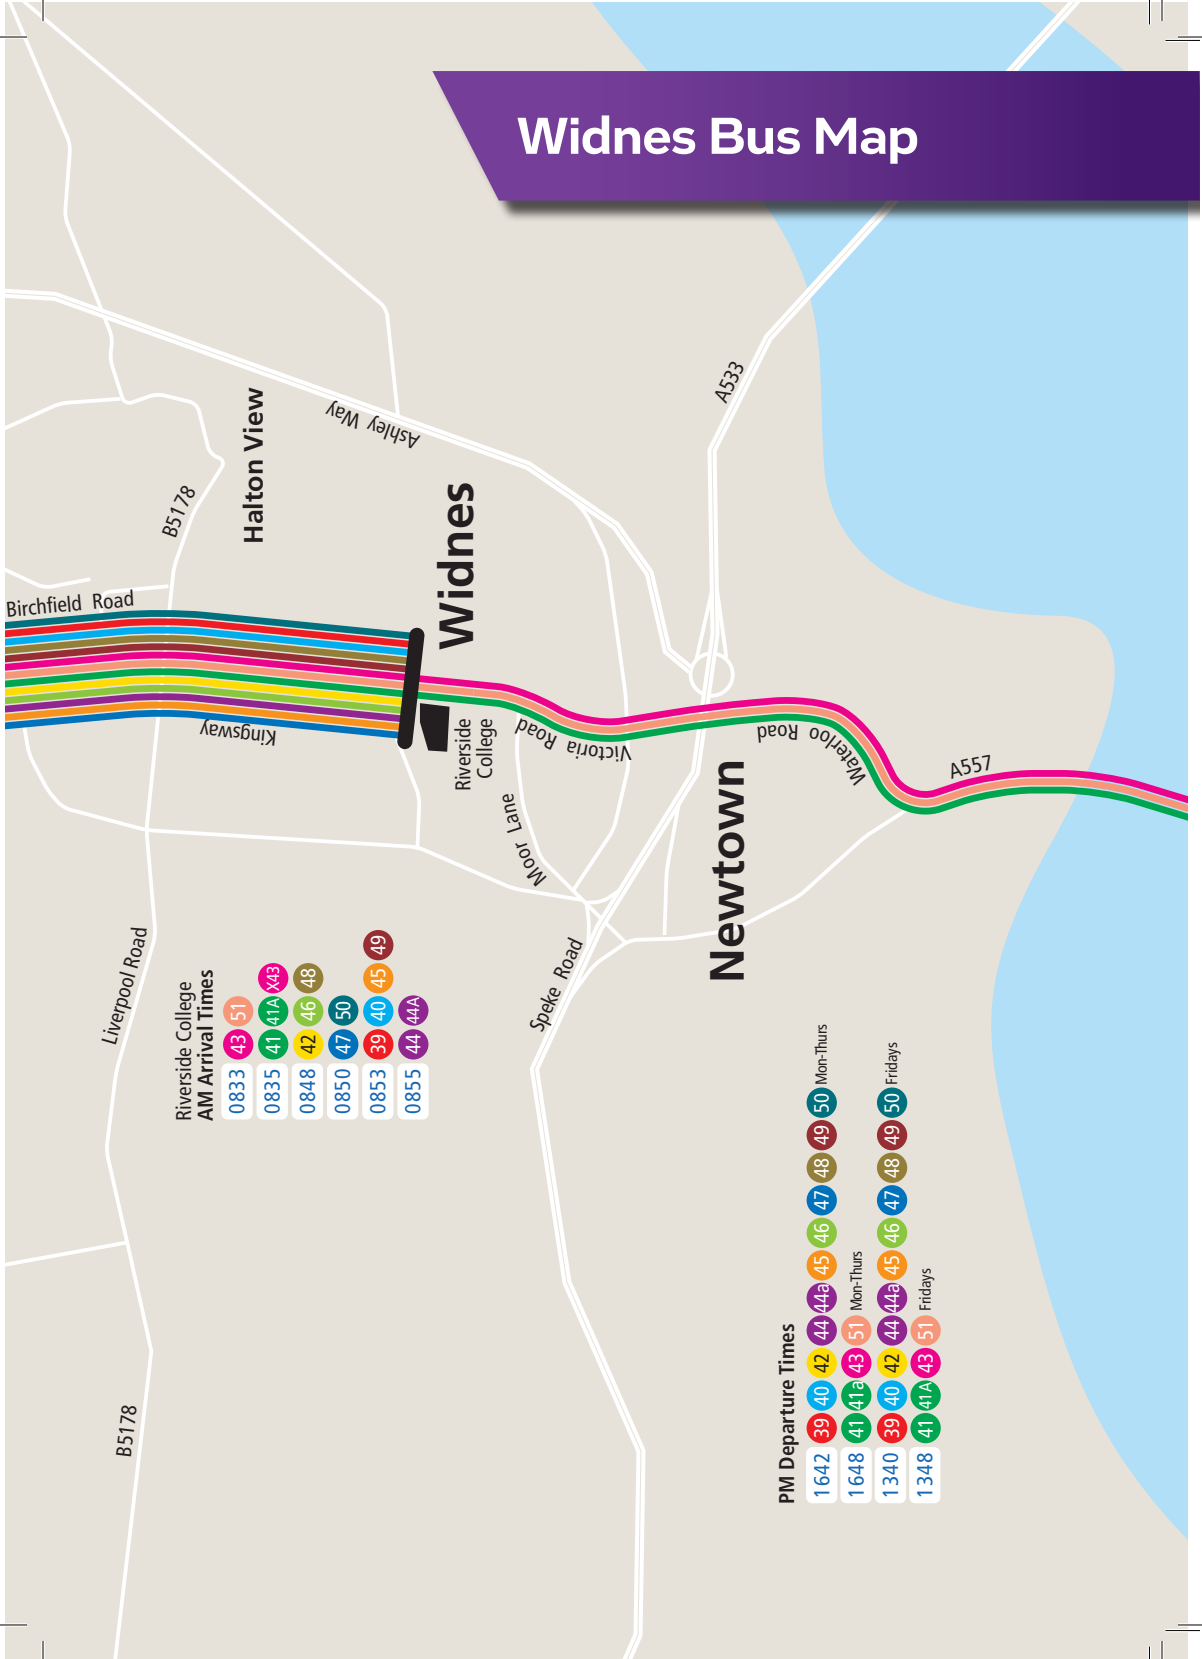

#### **Route 48**

From Westbrook (Westbrook Crescent, Westbrook Centre) via Cromwell Avenue, Twenty Acre Road, Cromwell Avenue, Canons Lane, Hood Lane North, Sycamore Lane, Tankersley Grove, Whittle Avenue, Liverpool Road, Station Road, Park Road, Lingley Road, Stocks Lane, Farnworth Road, Derby Road, Lunts Heath Road, Cronton Lane, Cronton Sixth Form, Cronton Lane, Birchfield Road, Kingsway, Milton Road to Milton Road, Riverside College.

#### **Route 51**

From Wilderspool Causeway A49, London Road A49, Walton Road A56, Walton New Road A56, Chester Road A56, Runcorn Road, Newmoore Lane, Wharford Lane, Pitts Heath Lane, Daresbury Expressway, Windmill Hill Avenue North, Windmill Hill Avenue East, Busway, Grangeway, Festival Way, Boston Avenue, Latham Avenue, Picton Avenue, Halton Road, Bridge Street B5155, Busway, Leiria Way, Church Street, High Street B5155, Devonshire Place, Queensway A533, Silver Jubilee Bridge, Waterloo Road, Kingsway, Birchfield Road, Cronton Lane, Cronton Lane A5080 to Cronton Sixth Form College.

#### **Route 52**

From Halton Village, Castlefields Centre via Busway, Halton Lodge Avenue, Halton Brook Avenue, Boston Avenue, Heath Road, Moughland Lane, Greenway Road, Queensway A553, Silver Jubilee Bridge, Queensway, A553, Waterloo Road, Victoria Road, Kingsway, Birchfield Road and Cronton Lane.

# Widnes Bus Map